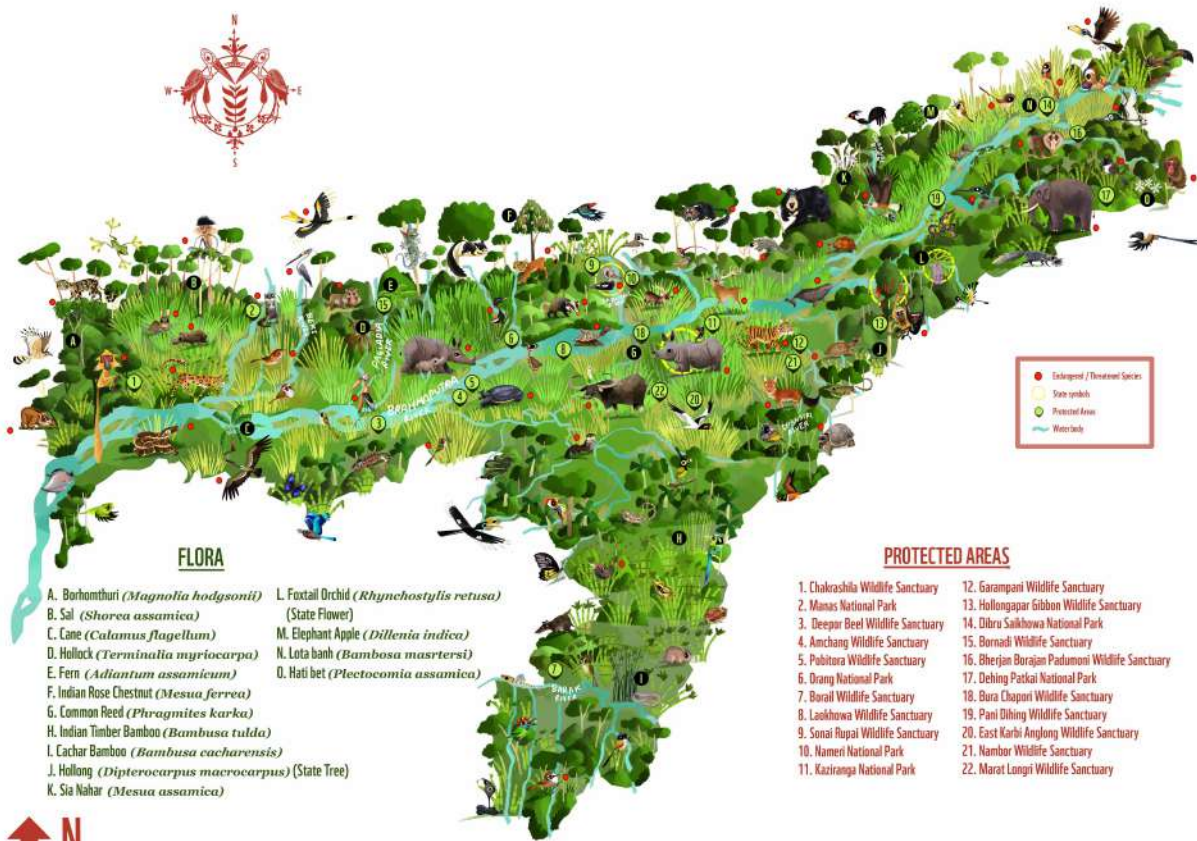

THE WILDLIFE MAP OF ASSAM